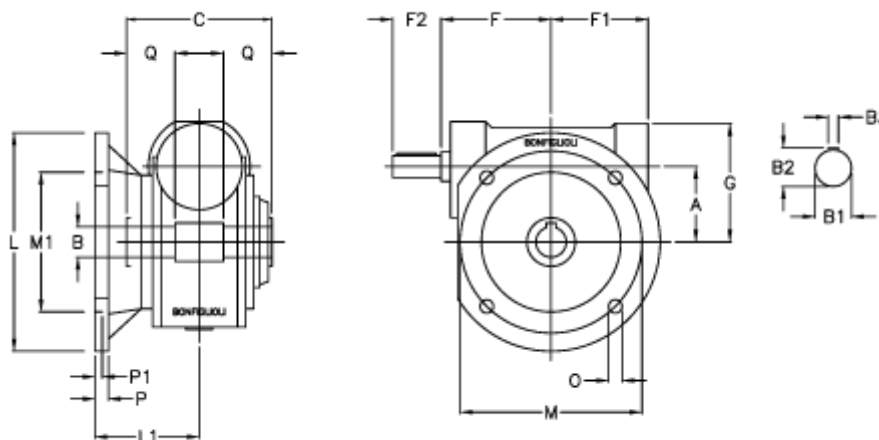

Article number: 3901185020500

Description: Worm gear with solid input shaft  
VF 185FC-20-HS

## Measures

a	= 185.4	F1	= 205	P	= 22
B	= 60	F2	= 70	P1	= 13
B1	= 40	g	= 267	Q	= 65.0
B2	= 43	L	= 400		
B3	= 12	L1	= 155.5		
C	= 190	m	= 350		
Description	= VF 185FC-xx-HS	M1	= 280		
F	= 214.5	O	= 22		